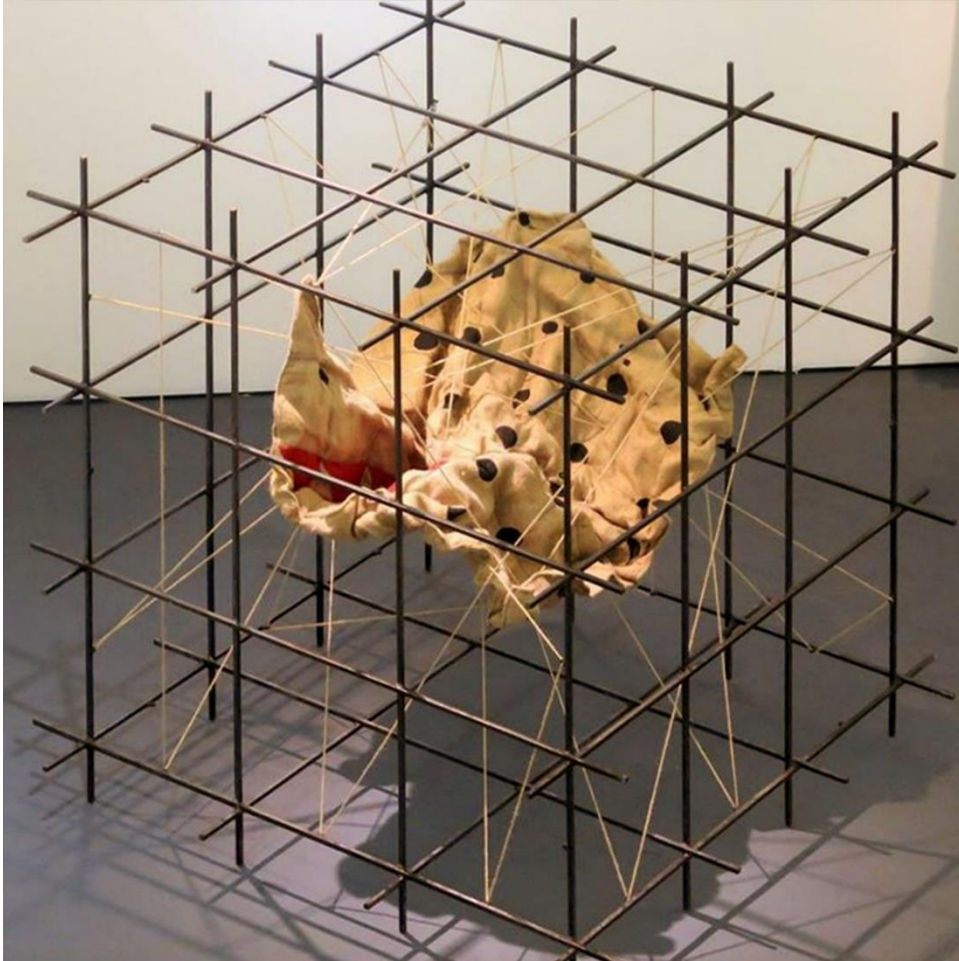

CUBE1

1200 mm x 1200 mm x 1200 mm

2016

assemblage