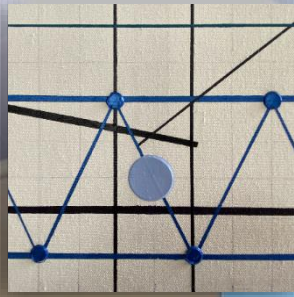

details of **UNTITLED WORK**

46" X 46"

2021

Acrylic on Canvas