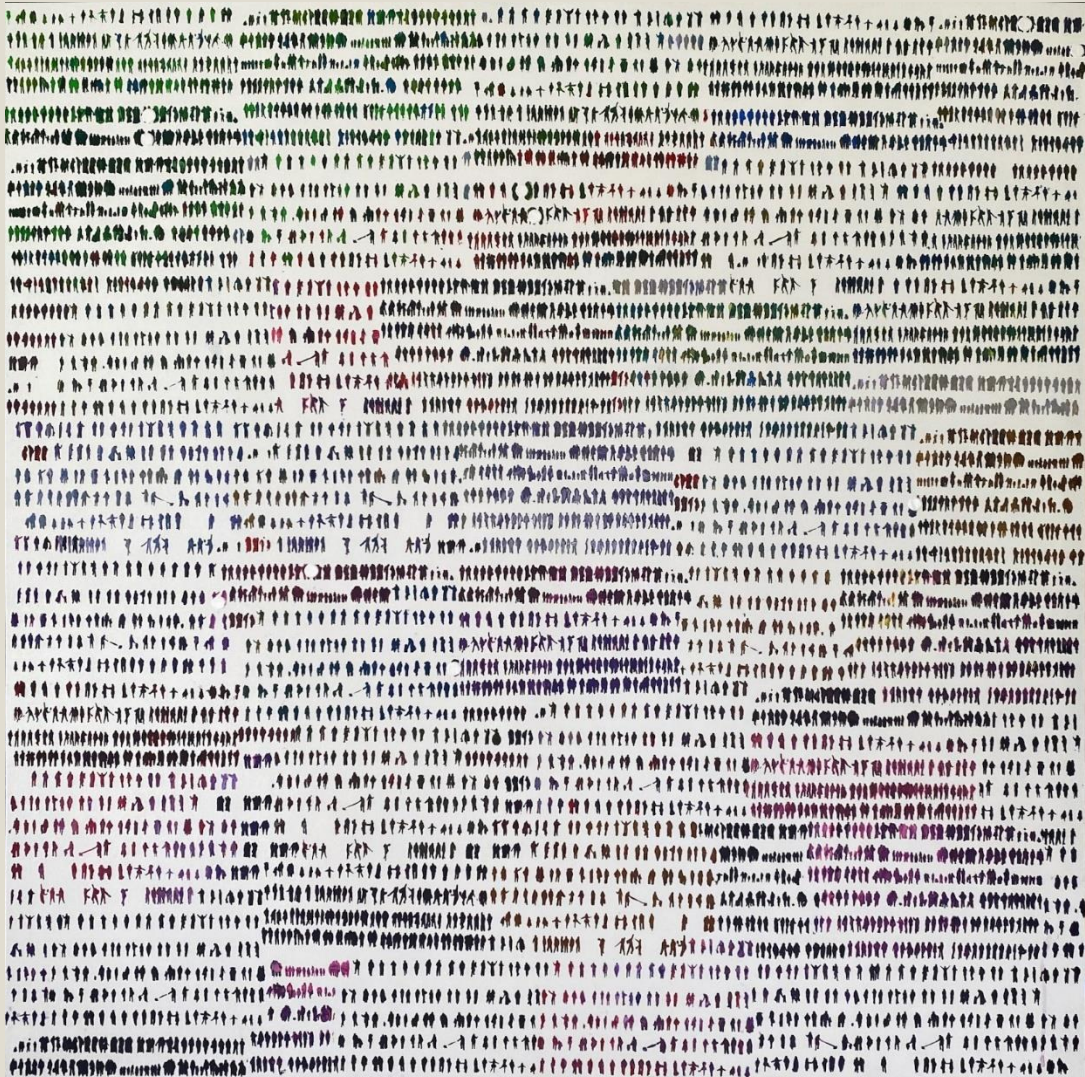

The background is a complex, layered composition of abstract elements. It features large, overlapping geometric shapes in shades of red, orange, yellow, and grey. A network of thin, intersecting lines in various colors (blue, purple, white) crisscrosses the scene. Several circular icons containing numbers (9, 10, 11, 12, 13) are positioned at the top. Faint, semi-transparent text fragments are scattered throughout, including a typographic table and several lines of illegible text. The overall aesthetic is modern and graphic.

assemblage

BOXED

145 mm x 145 mm x 65 mm
2019
assemblage

052*45RowsOfPeople

46" x 60"

2021

Acrylic on Canvas

Details from **034•P03** as
part of **PAUSE**: A Series of
36" X 36" Acrylic on Canvas
of Nonrepresentational Art