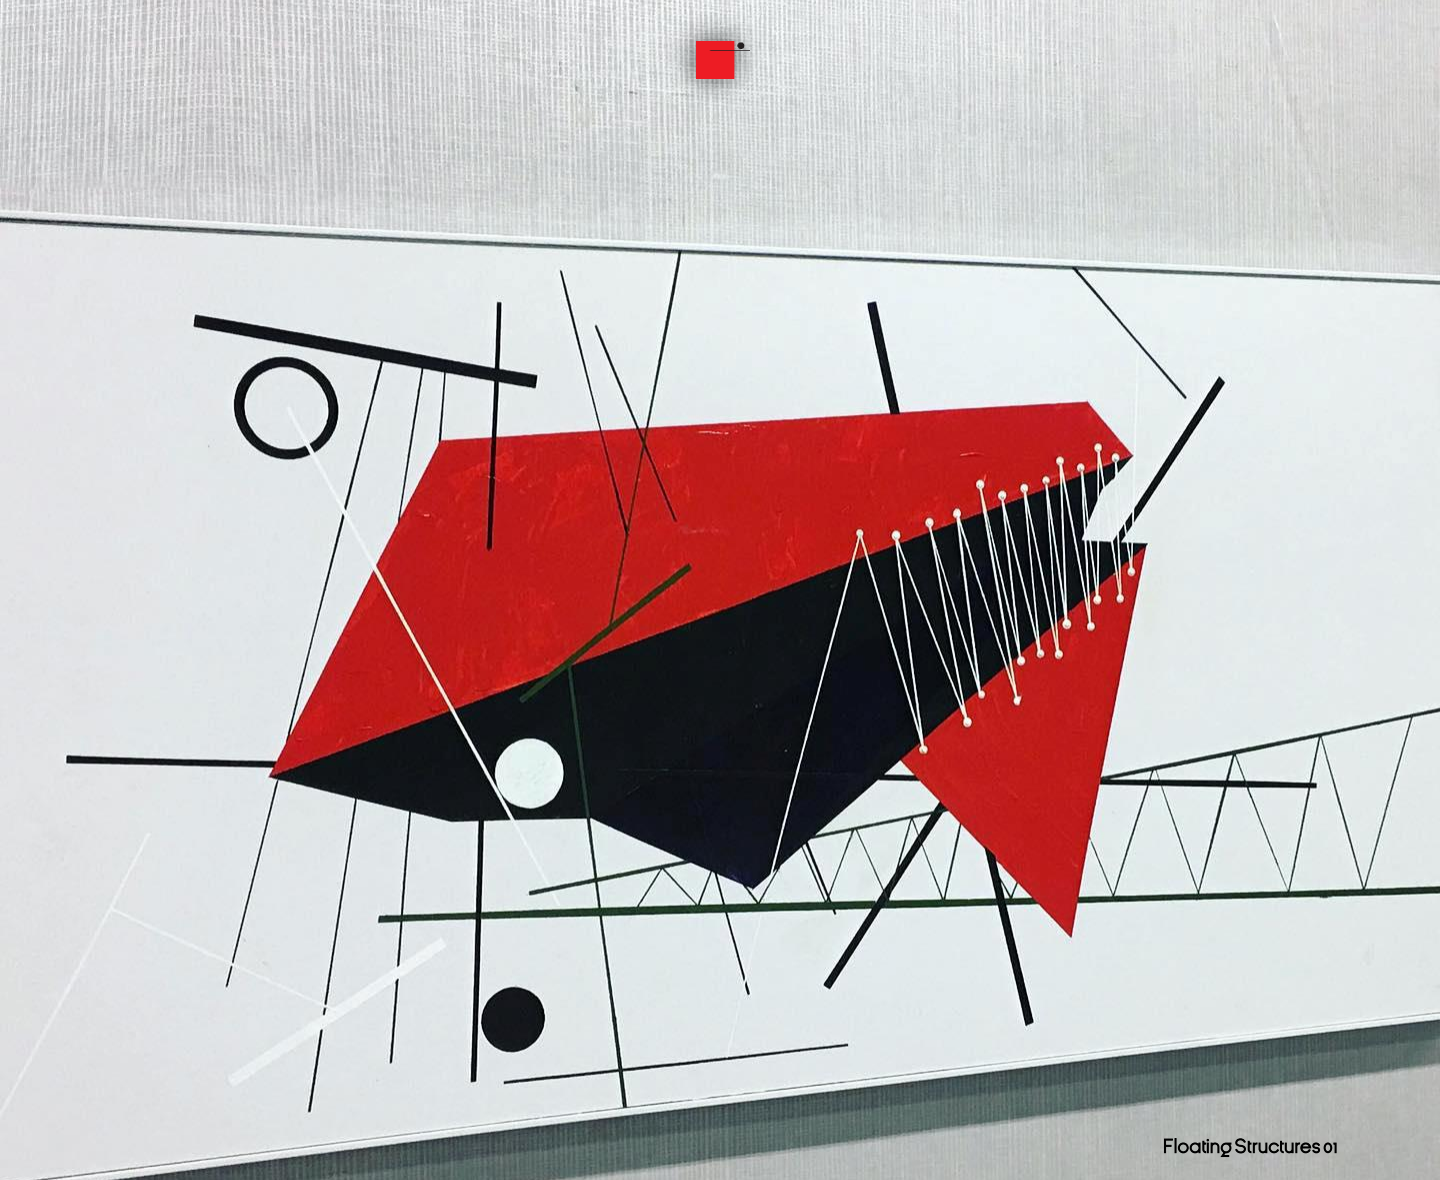

The background is a complex, layered composition of abstract elements. It features large, overlapping geometric shapes in shades of red, orange, yellow, and grey. A network of thin, intersecting lines in various colors (blue, purple, white) crisscrosses the scene. Several circular icons containing numbers (9, 10, 11, 12, 13) are positioned at the top. Faint, semi-transparent text fragments are scattered throughout, including a typographic table and several lines of illegible text. The overall aesthetic is modern and graphic.

wood, acrylic and paper on abaca

Floating Structures 01

24" X 48"

2020

Acrylic on Canvas

Floating Structures 01

24" X 48"
2020

Acrylic on Canvas