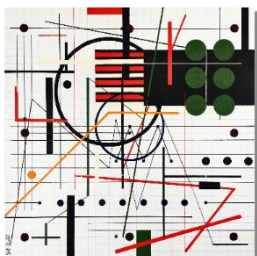

assemblage

BOXED

145 mm x 145 mm x 65 mm
2019
assemblage

052*45RowsOfPeople

46" x 60"

2021

Acrylic on Canvas

Details from **034•P03** as
part of **PAUSE**: A Series of
36" X 36" Acrylic on Canvas
of Nonrepresentational Art