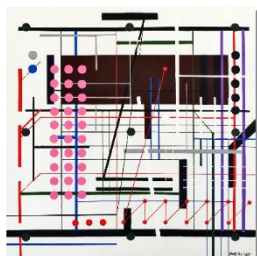

assemblage

BOXED

145 mm x 145 mm x 65 mm
2019
assemblage

052*45RowsOfPeople

46" x 60"

2021

Acrylic on Canvas

Details from **034•P03** as
part of **PAUSE**: A Series of
36" X 36" Acrylic on Canvas
of Nonrepresentational Art