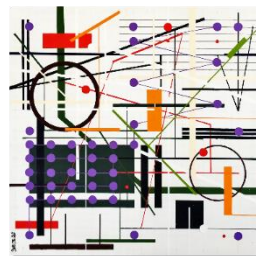

assemblage

BOXED

145 mm x 145 mm x 65 mm
2019
assemblage

052*45RowsOfPeople

46" x 60"

2021

Acrylic on Canvas

Details from **034•P03** as
part of **PAUSE**: A Series of
36" X 36" Acrylic on Canvas
of Nonrepresentational Art