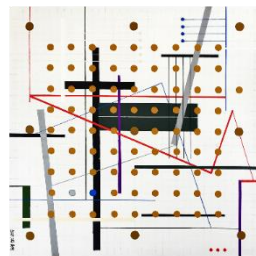

assemblage

BOXED

145 mm x 145 mm x 65 mm
2019
assemblage

052*45RowsOfPeople

46" x 60"

2021

Acrylic on Canvas

Details from **034•P03** as
part of **PAUSE**: A Series of
36" X 36" Acrylic on Canvas
of Nonrepresentational Art