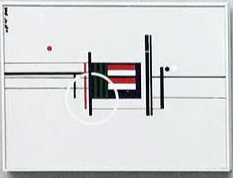

wood, acrylic and paper on abaca

Floating Structures 01

24" X 48"

2020

Acrylic on Canvas

Floating Structures 01

24" X 48"
2020

Acrylic on Canvas