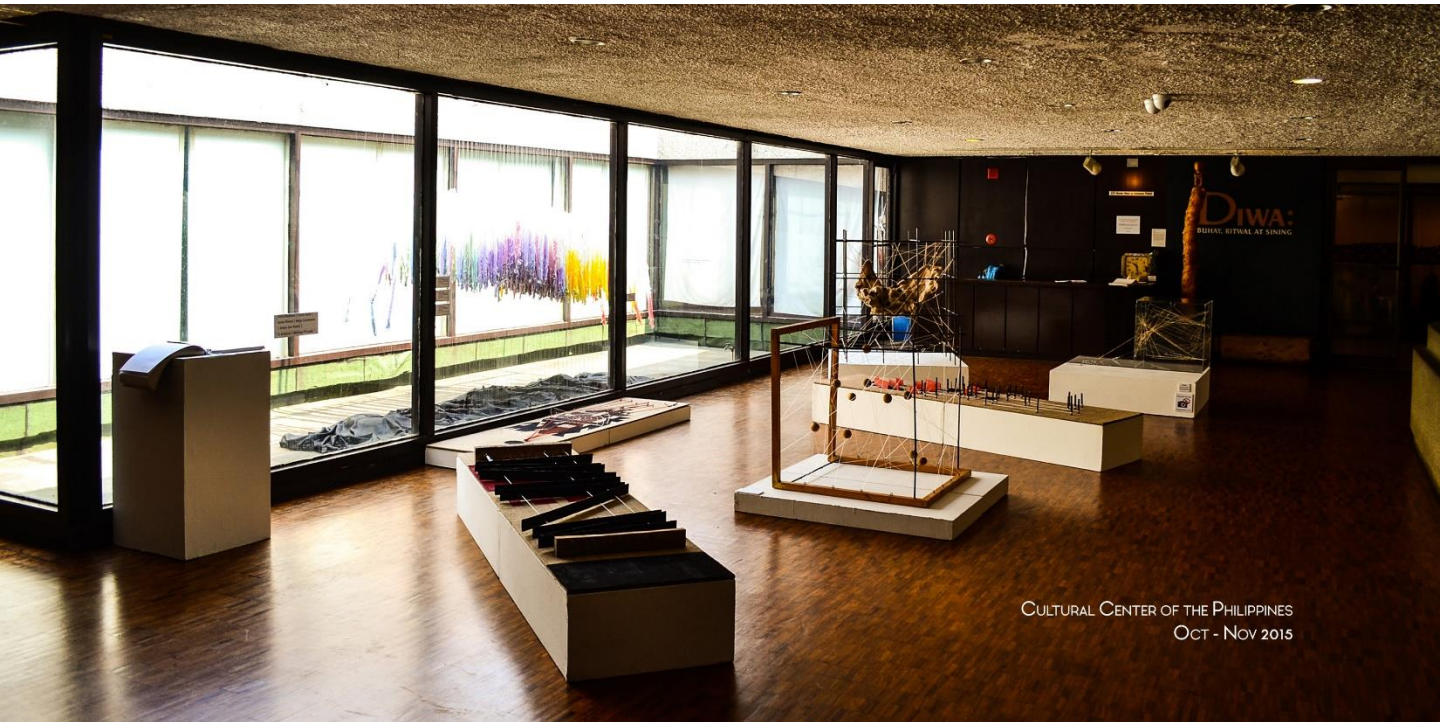

CULTURAL CENTER OF THE PHILIPPINES
OCT - NOV 2015

Albeit being a practicing architect, the artist has continued in conceptualizing, producing and collaborating works for expression, idea explorations and recreation since being included in a group exhibit awarded by the Cultural Center of the Philippines in 2015.

This portfolio is a collection of the artist's works to date.