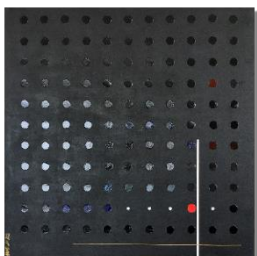

assemblage

BOXED

145 mm x 145 mm x 65 mm
2019
assemblage

052*45RowsOfPeople

46" x 60"

2021

Acrylic on Canvas

Details from **034•P03** as
part of **PAUSE**: A Series of
36" X 36" Acrylic on Canvas
of Nonrepresentational Art