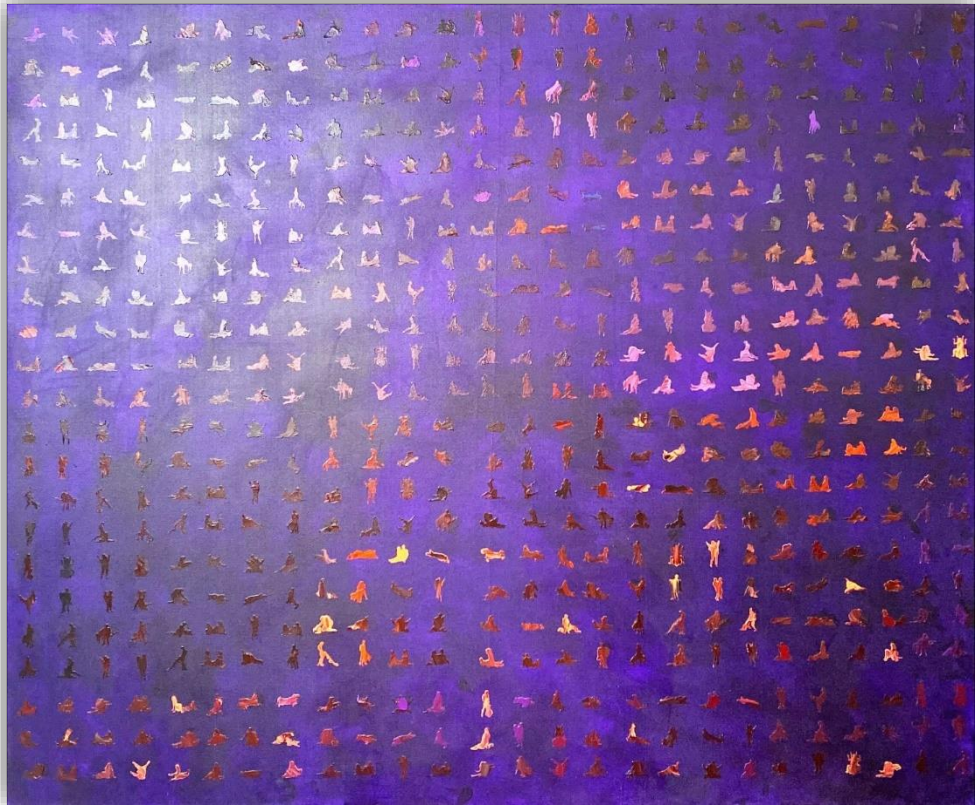

46" x 60"

2021

Acrylic on Canvas