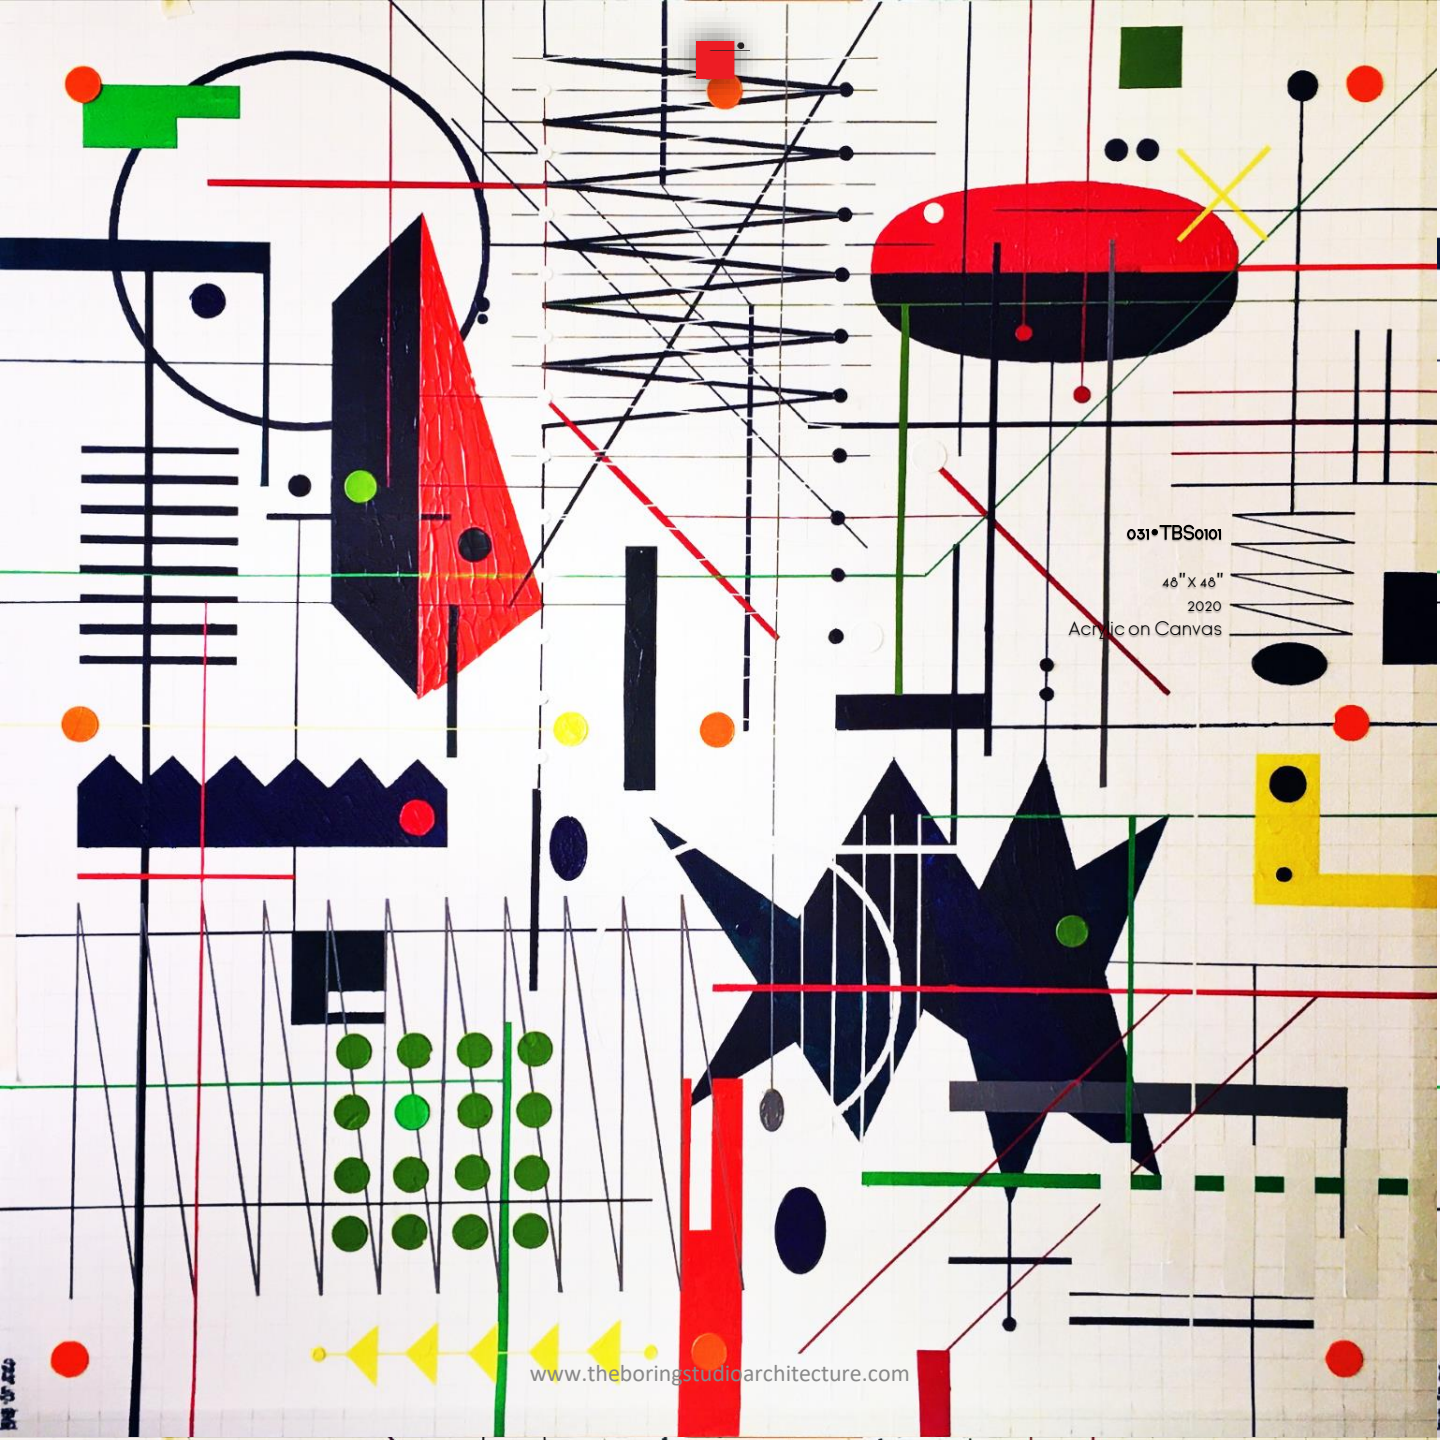

The background is a complex, layered composition of abstract elements. It features large, overlapping geometric shapes in shades of red, orange, yellow, and grey. A network of thin, intersecting lines in various colors (blue, purple, white) crisscrosses the scene. Several circular icons containing numbers (9, 10, 11, 12, 13) are positioned at the top. Faint, semi-transparent text fragments are scattered throughout, including a typographic table and several lines of illegible text. The overall aesthetic is modern and graphic.

30" X 60"

2022

Acrylic on Canvas

064 • Anatomy

30" X 60"

2022

Acrylic on Canvas

Floating Structures

24" X 46"

2020

Acrylic on Canvas

Floating Structures

24" X 46"

2020

Acrylic on Canvas

031 • TBS0101