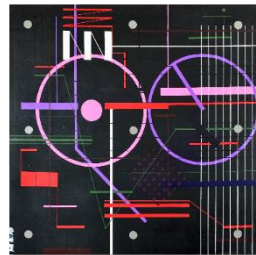

assemblage

BOXED

145 mm x 145 mm x 65 mm
2019
assemblage

052*45RowsOfPeople

46" x 60"

2021

Acrylic on Canvas

Details from **034•P03** as
part of **PAUSE**: A Series of
36" X 36" Acrylic on Canvas
of Nonrepresentational Art