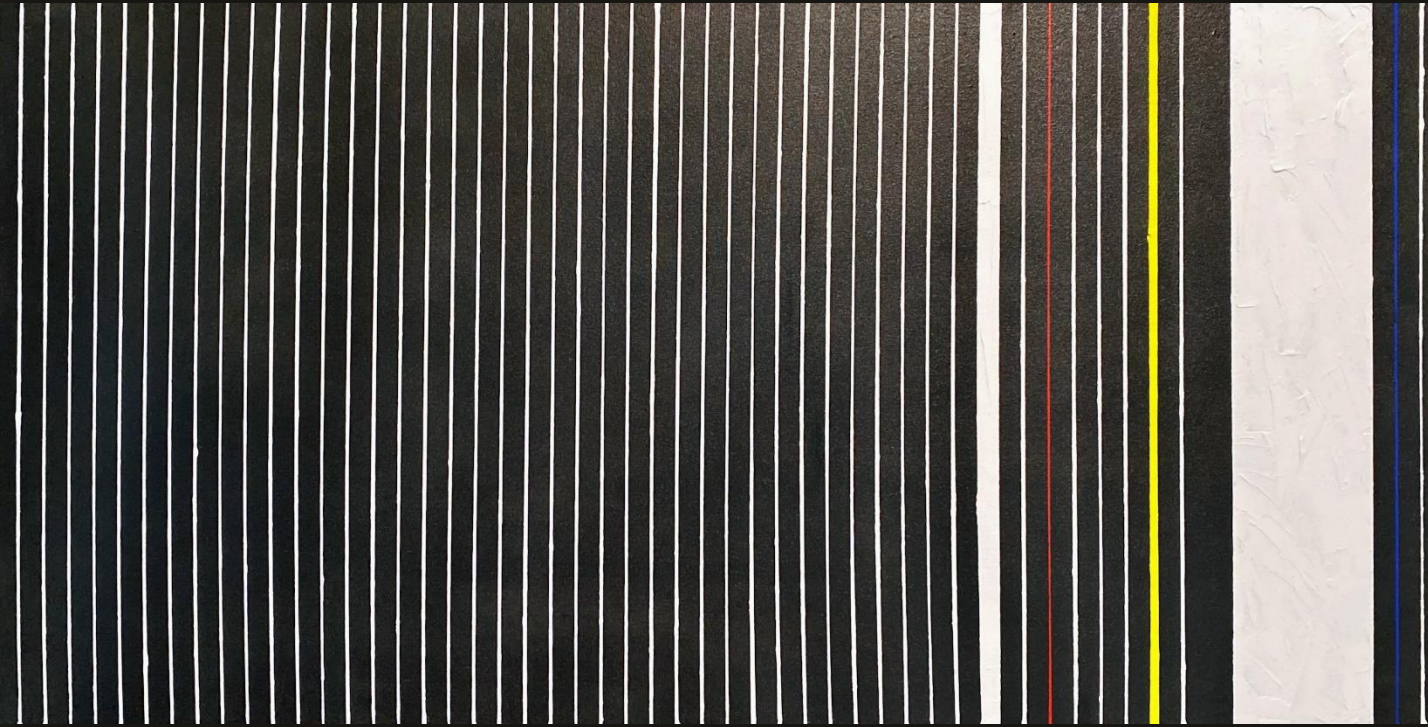

088•Queue

30" X 60"

2022

Acrylic on Canvas