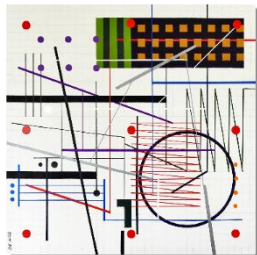

assemblage

BOXED

145 mm x 145 mm x 65 mm
2019
assemblage

052*45RowsOfPeople

46" x 60"

2021

Acrylic on Canvas

Details from **034•P03** as
part of **PAUSE**: A Series of
36" X 36" Acrylic on Canvas
of Nonrepresentational Art