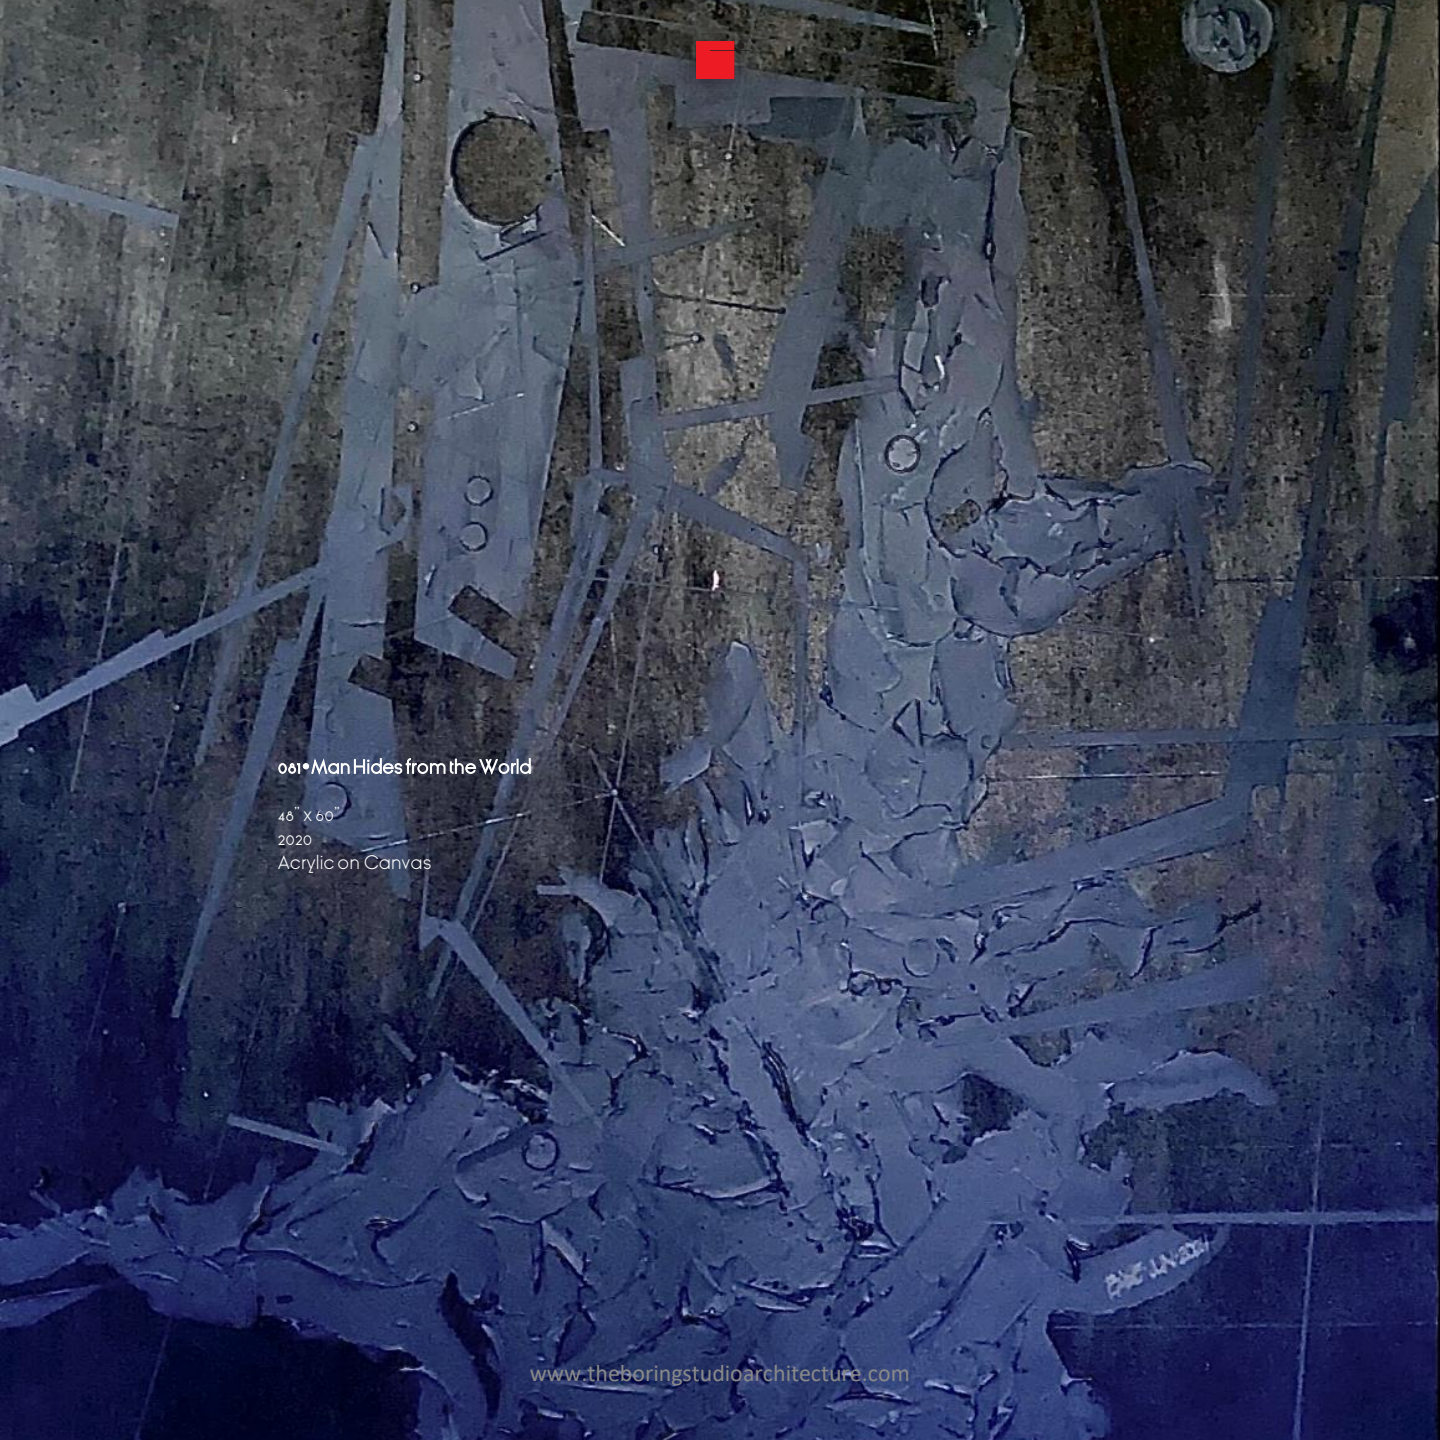

076 • Man Agrees to His Mission

46" x 60"
2020

Acrylic on Canvas

060 • Man Rages Against the Sunset

40" x 40"

2021

Acrylic on Canvas

079 • Man Wrestles a Disaster

30" x 50"

2021

Acrylic on Canvas

001 • Man Hides from the World

46" X 60"

2020

Acrylic on Canvas

049 • HumanScale01