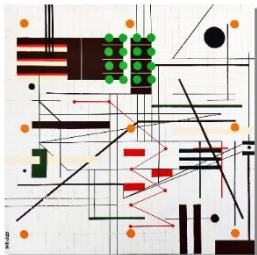

assemblage

BOXED

145 mm x 145 mm x 65 mm
2019
assemblage

052*45RowsOfPeople

46" x 60"

2021

Acrylic on Canvas

Details from **034•P03** as
part of **PAUSE**: A Series of
36" X 36" Acrylic on Canvas
of Nonrepresentational Art