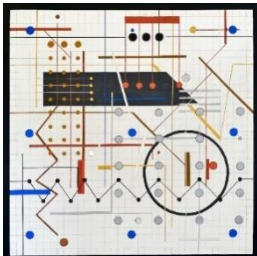

assemblage

BOXED

145 mm x 145 mm x 65 mm
2019
assemblage

052*45RowsOfPeople

46" x 60"

2021

Acrylic on Canvas

Details from **034•P03** as
part of **PAUSE**: A Series of
36" X 36" Acrylic on Canvas
of Nonrepresentational Art